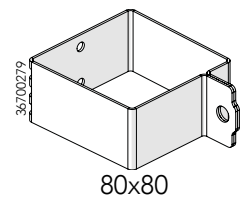

Warehouse Partitioning

Partitioning System UR350/UX450

Art. no: 88754742

Print no: 201902-7189-EN

Follow me

www.troax.com

Partitioning System

Kit Corner Bracket 26700049

Expander 89050090

Art.no: 88754742 ver. 01

Expander

Adjustment Bolt + Expander

Kit Corner Bracket

1

M8x35

M8