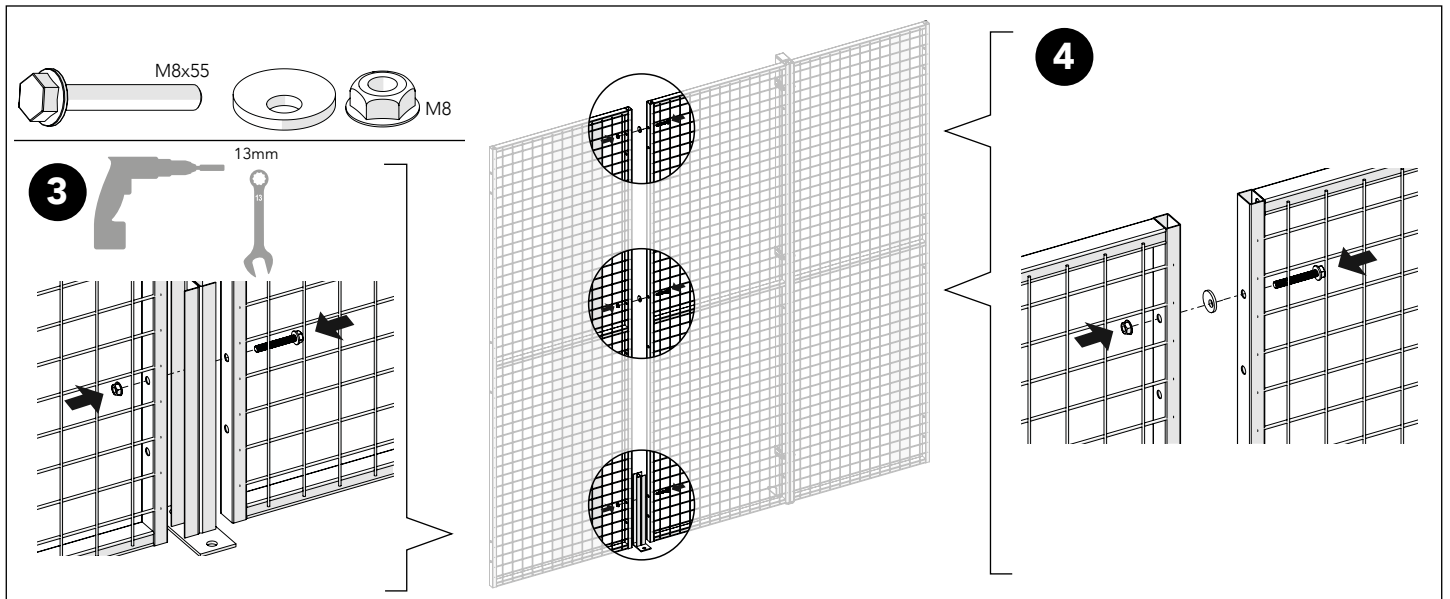

Expander 89050090

Art.no: 88754742 ver. 01

Expander

Adjustment Bolt + Expander

Kit Corner Bracket

1

M8x35

M8