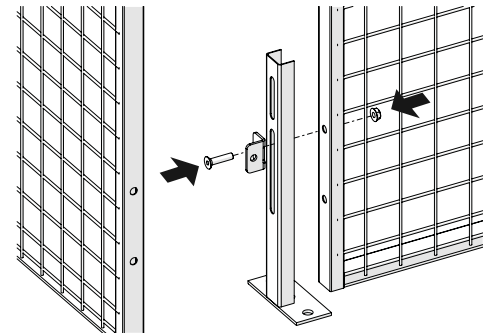

Expander 89050090

Art.no: 88754742 ver. 01

Expander

Adjustment Bolt + Expander

Kit Corner Bracket

1

M8x35

M8