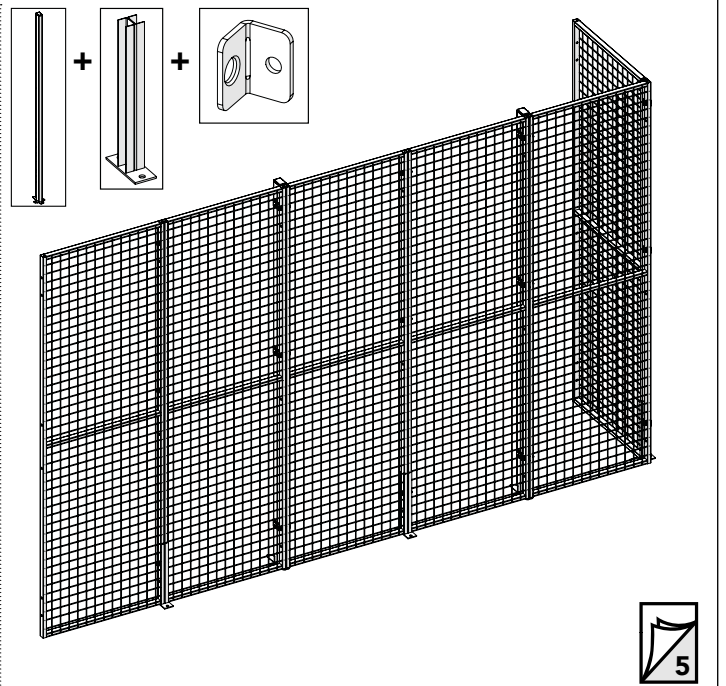

Warehouse Partitioning

Partitioning System UR350/UX450

Art. no: 88754742

Print no: 201902-7189-EN

Follow me

www.troax.com

Partitioning System

Kit Corner Bracket 26700049

Expander 89050090

Art.no: 88754742 ver. 01

Expander

Adjustment Bolt + Expander

Kit Corner Bracket

1

M8x35

M8