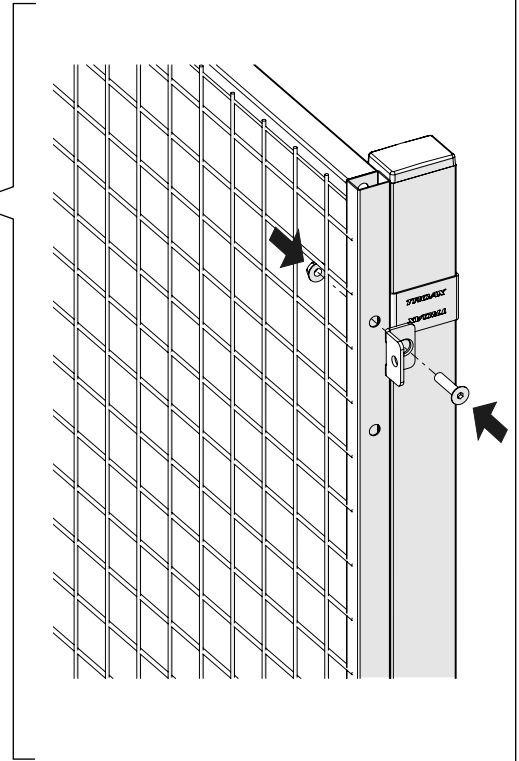

Kit Corner Bracket

1

13mm

5 mm