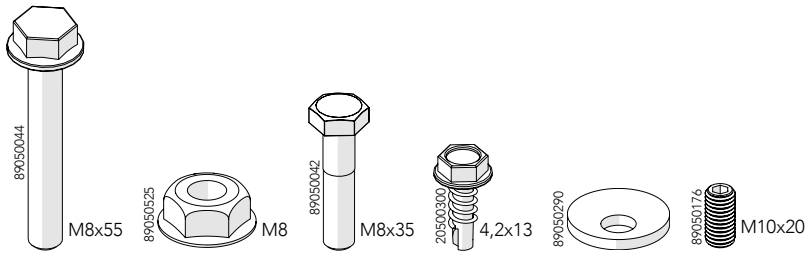

Warehouse Partitioning

Partitioning System UR350/UX450

Art. no: 88754742

Print no: 201902-7189-EN

Follow me

www.troax.com

Partitioning System

Kit Corner Bracket 26700049

Expander 89050090

Art.no: 88754742 ver. 01

Expander

Adjustment Bolt + Expander

Kit Corner Bracket

1

M8x35

M8

Art.no: 88754742 ver. 01

Kit Corner Bracket

2

M8x35

M8

13mm

Art no: 88754742 ver.01

Kit Corner Bracket

1

13mm

5 mm

Art.no: 88754742 ver. 01

Kit Corner Bracket

2

13mm