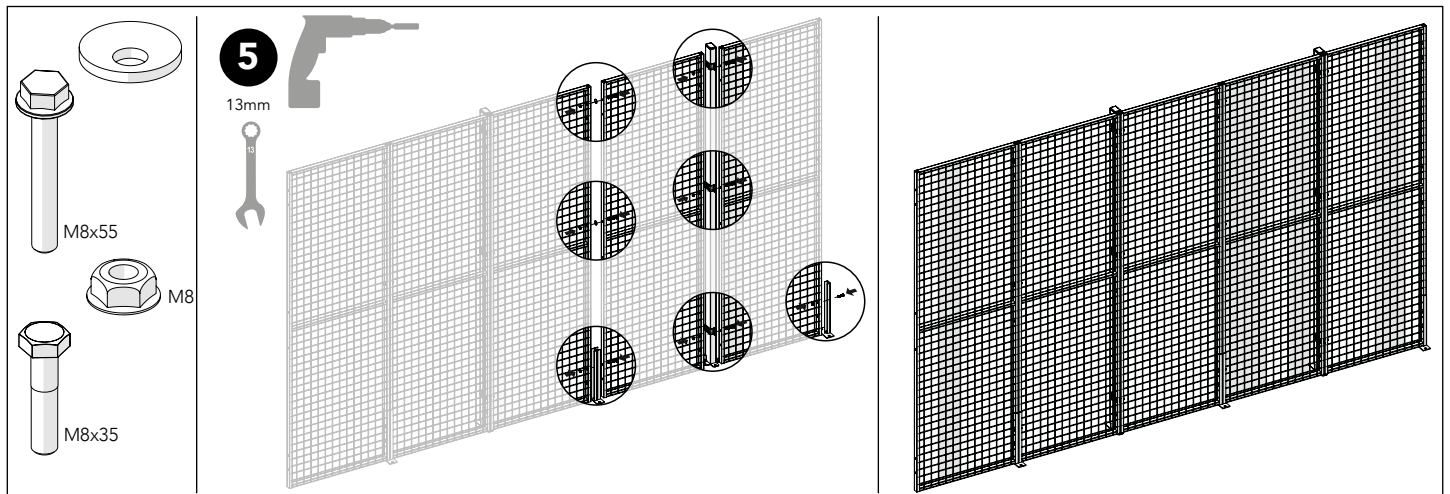

Expander 89050090

Art.no: 88754742 ver. 01

Expander

Adjustment Bolt + Expander

Kit Corner Bracket

1

M8x35

M8