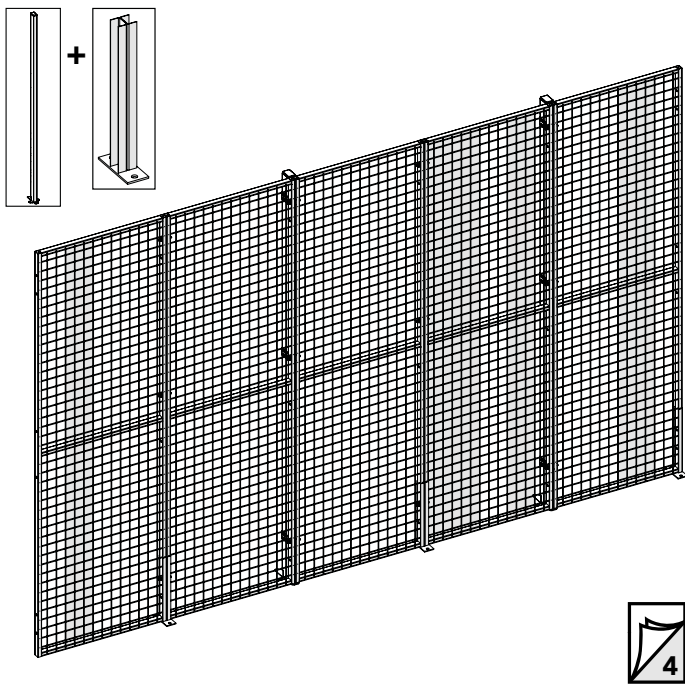

Warehouse Partitioning

Partitioning System UR350/UX450

Art. no: 88754742

Print no: 201902-7189-EN

Follow me

www.troax.com

Partitioning System

Kit Corner Bracket 26700049

Expander 89050090

Art.no: 88754742 ver. 01

Expander

Adjustment Bolt + Expander

Kit Corner Bracket

1

M8x35

M8

Art.no: 88754742 ver. 01

Kit Corner Bracket

2

M8x35

M8

13mm

Art no: 88754742 ver.01

Kit Corner Bracket