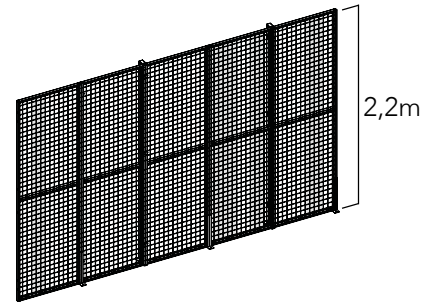

Expander 89050090

Art.no: 88754742 ver. 01

Expander

Adjustment Bolt + Expander

Kit Corner Bracket

1

M8x35

M8