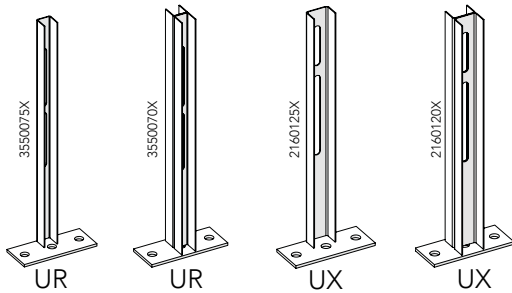

Expander 89050090

Art.no: 88754742 ver. 01

Expander

Adjustment Bolt + Expander

Kit Corner Bracket

1

M8x35

M8