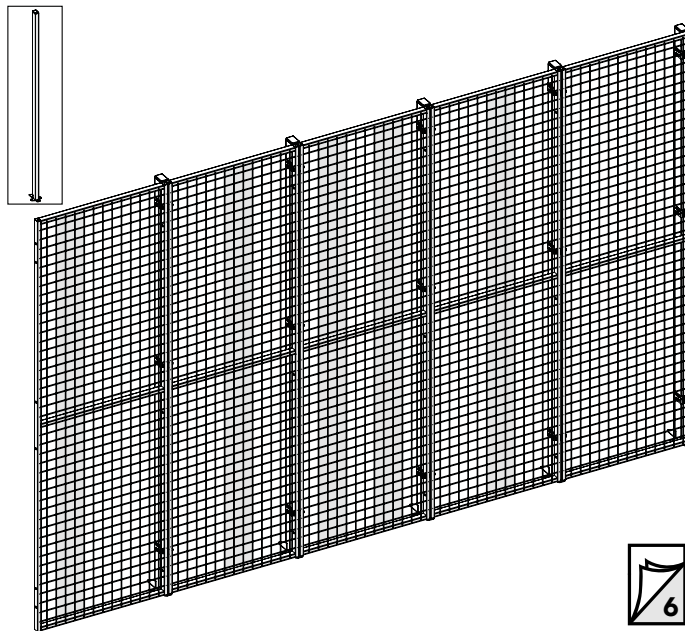

Warehouse Partitioning

Partitioning System UR350/UX450

Art. no: 88754742

Print no: 201902-7189-EN

Follow me

www.troax.com

Partitioning System

Kit Corner Bracket 26700049

Expander 89050090

Art.no: 88754742 ver. 01

Expander

Adjustment Bolt + Expander

Kit Corner Bracket

1

M8x35

M8

Art.no: 88754742 ver. 01

Kit Corner Bracket

2

M8x35

M8

13mm

Art no: 88754742 ver.01

Kit Corner Bracket