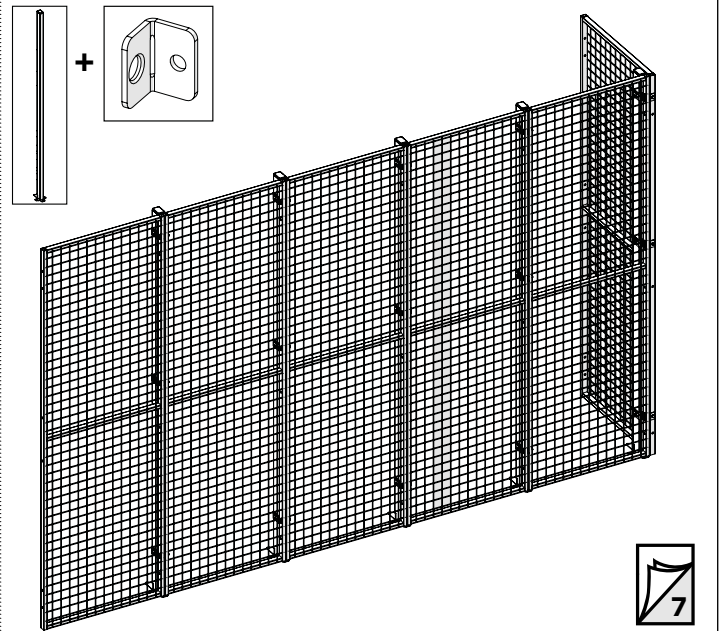

Warehouse Partitioning

Partitioning System UR350/UX450

Art. no: 88754742

Print no: 201902-7189-EN

Follow me

www.troax.com

Partitioning System

Kit Corner Bracket 26700049

Expander 89050090

Art.no: 88754742 ver. 01

Expander

Adjustment Bolt + Expander

Kit Corner Bracket

1

M8x35

M8