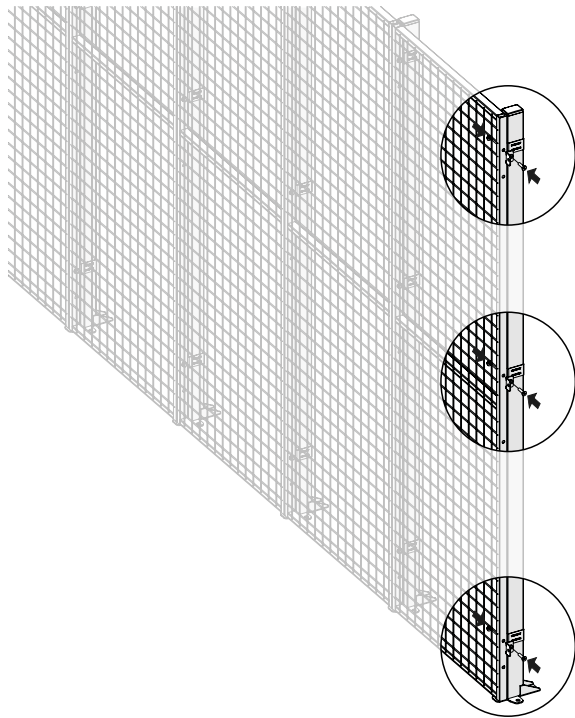

Kit Corner Bracket

1

13mm

5 mm