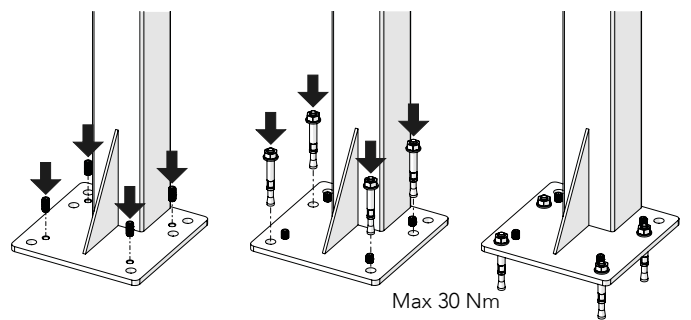

Expander 89050090

Art.no: 88754742 ver. 01

Expander

Adjustment Bolt + Expander

Kit Corner Bracket

1

M8x35

M8