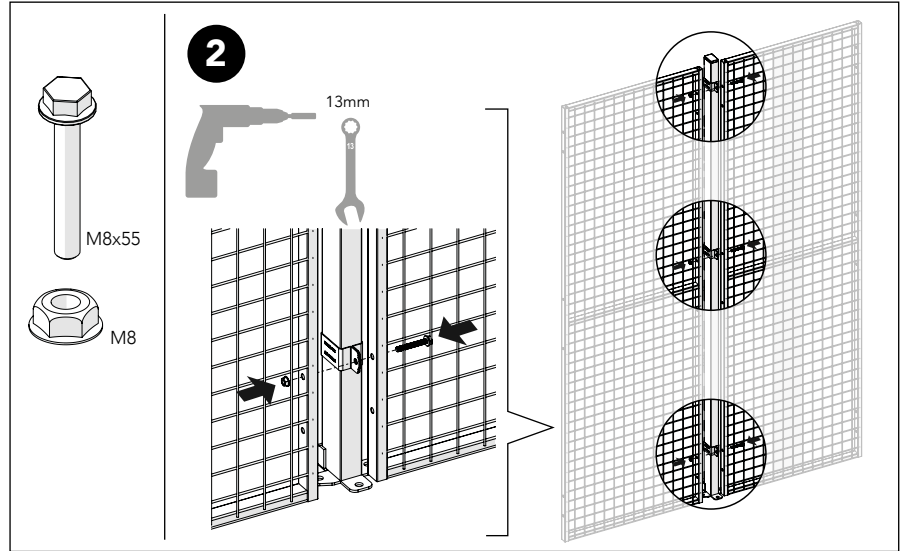

Expander 89050090

Art.no: 88754742 ver. 01

Expander

Adjustment Bolt + Expander

Kit Corner Bracket

1

M8x35

M8